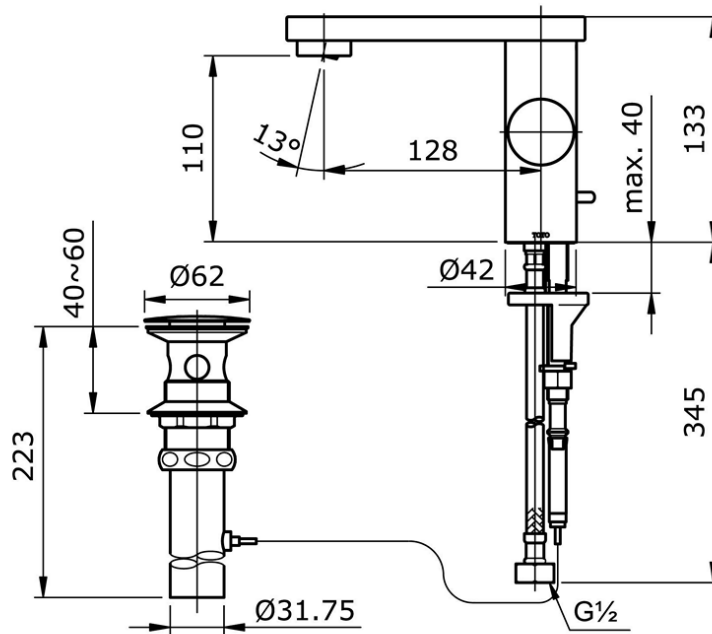

TX115LMBR

IDR 3,890,000.00

Lavatory Faucet With Progressive Mixer and 1" One Push Pop-Up Waste

Min Water Pressure: 0.05 MPa

Max Water Pressure: 0.75 MPa

Flow Rate: 7.0 Lpm

Some products may not be available in your area
 Prices indicated are manufacturer's suggested retail price, prices may change anytime without notice.
 Please check with your nearest reseller for updated prices.
 Prices shown for lavatory does not include faucet.